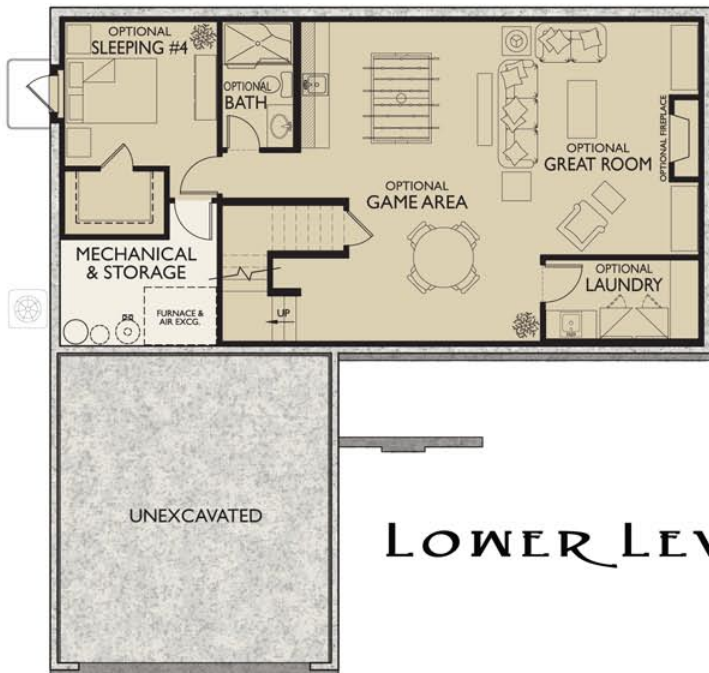

Westbrook

600 Series

Optional Sleeping #2
Layout #1

Optional Sleeping #2
Layout #2

Optional
Sleeping #1 Layout

PLAN OPTIONS

MAIN LEVEL

LOWER LEVEL

Style: Rambler
Bedrooms: 3
Bathrooms: 2

Finished: 1104 sf
Unfinished: 1104 sf
Garage: 440 sf
Total: 2648 sf