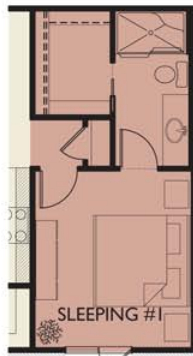

Westbrook

600 Series

Optional Sleeping #2
Layout #1

Optional Sleeping #2
Layout #2

Optional
Sleeping #1 Layout

PLAN OPTIONS

MAIN LEVEL

LOWER LEVEL

Style: Rambler
Bedrooms: 3
Bathrooms: 2

Finished: 1104 sf
Unfinished: 1104 sf
Garage: 440 sf
Total: 2648 sf