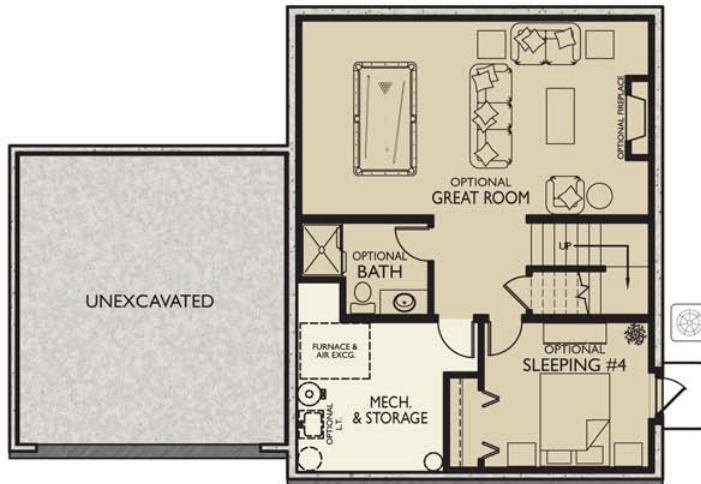

LOWER LEVEL