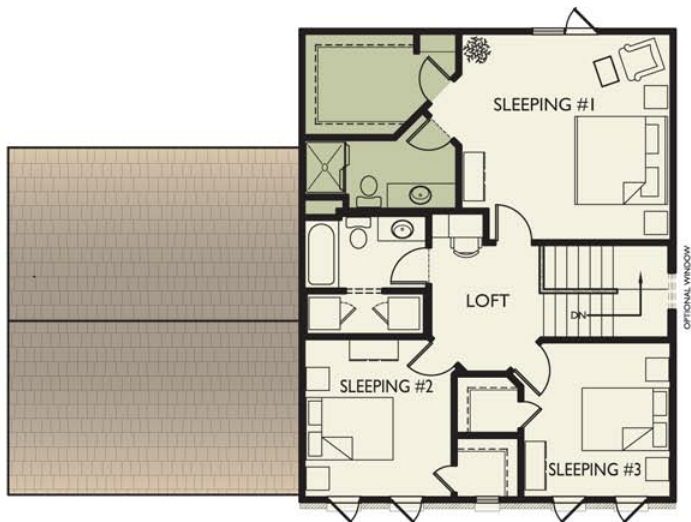

# Morrison

600 Series

Style: Two-Story  
 Bedrooms: 3  
 Bathrooms: 2 1/2  
 Finished: 1836 sf  
 Unfinished: 918 sf  
 Garage: 440 sf  
 Total: 3194 sf

Optional  
Deluxe Master Bath

## PLAN OPTIONS

## MAIN LEVEL