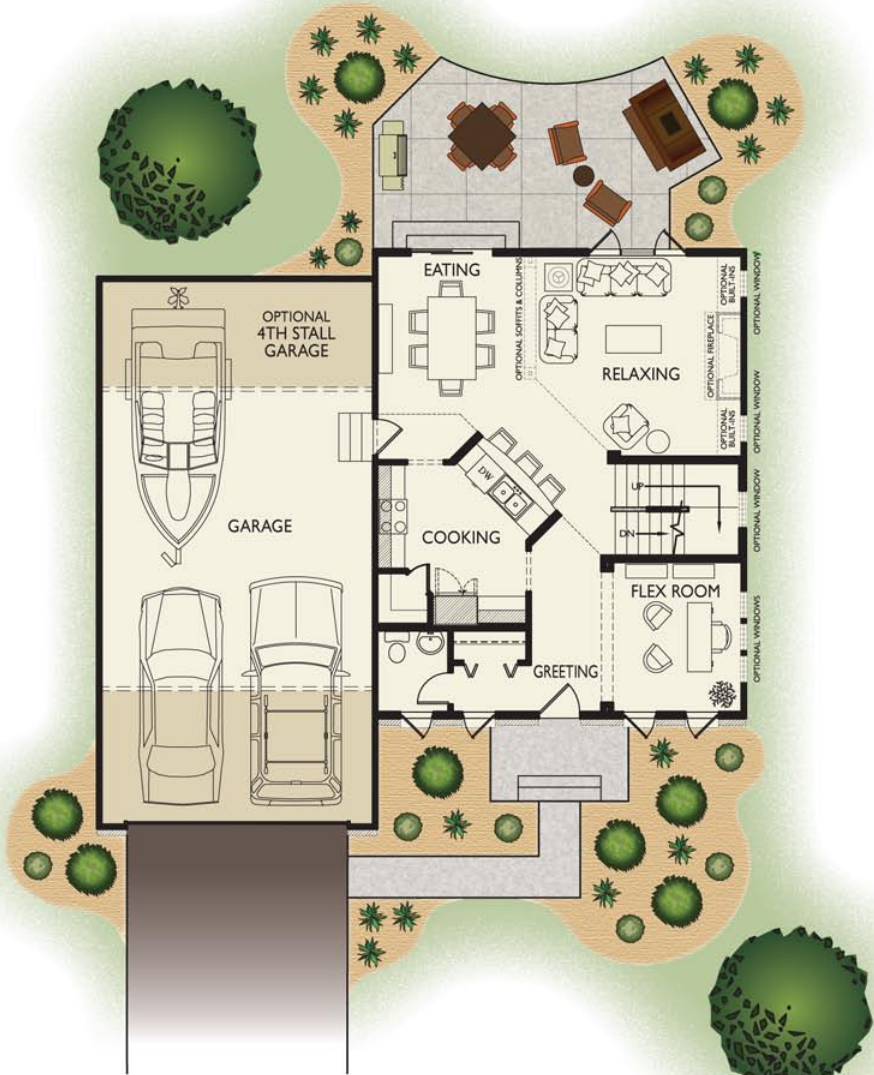

# Morrison

600 Series

Style: Two-Story  
 Bedrooms: 3  
 Bathrooms: 2 1/2  
 Finished: 1836 sf  
 Unfinished: 918 sf  
 Garage: 440 sf  
 Total: 3194 sf

Optional  
Deluxe Master Bath

## PLAN OPTIONS

## MAIN LEVEL

## LOWER LEVEL