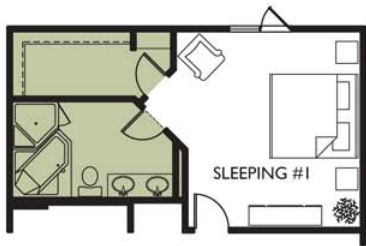

# Morrison

600 Series

Style: Two-Story  
 Bedrooms: 3  
 Bathrooms: 2 1/2  
 Finished: 1836 sf  
 Unfinished: 918 sf  
 Garage: 440 sf  
 Total: 3194 sf

Optional  
Deluxe Master Bath

## PLAN OPTIONS